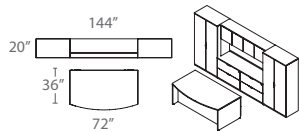

Moka • solution 10